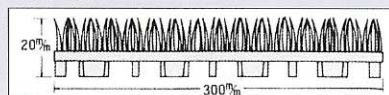

Item No.	Size	Weight	Units to case
116-G2	300×300×20mm	About 270g	70
116-3G	50×300×20mm	—	300
116-4G	50×50×20mm	—	100

- Applications: For verandahs, terraces, sunrooms, porches, yards, and displays etc.
- Material: EVA
- Color: Green
- ※ This joint artificial grass home type was developed for homes and it not intended for use where traffic is heavy.

Flame resistant approval
No. E.O. 830980

Electrostatic proofing applied.
Weatherproofing applied.

■ Joint type

1. The artificial grass can be easily cut with scissors, cutters of knives.
※ When joining, fit the convex and concave parts in a set direction as shown in the drawing.