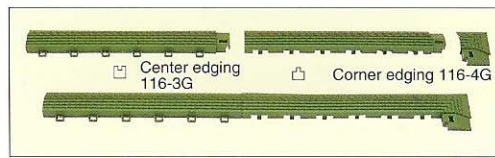

ARTIFICIAL GRASS HOME

Can be laid on verandahs, terraces on the spot. Beautify your homes with green space.

- A soft tuft gives superior cushioning qualities.
- Supplied in squares of 30cm for ease in joining, moving, and removing.
- Resists changes in weather conditions including temperature changes.
- Use for verandahs, terraces, sun-rooms, porches, yard and also for displays.

Item No.	Size	Weight	Units to case
116-G2	300×300×20mm	About 270g	70
116-3G	50×300×20mm	—	300
116-4G	50×50×20mm	—	100

- Applications: For verandahs, terraces, sunrooms, porches, yards, and displays etc.
- Material: EVA
- Color: Green
- ※ This joint artificial grass home type was developed for homes and it not intended for use where traffic is heavy.

Flame resistant approval
No. E.O. 830980

Electrostatic proofing applied.
Weatherproofing applied.

■ Joint type

1. The artificial grass can be easily cut with scissors, cutters of knives.
※ When joining, fit the convex and concave parts in a set direction as shown in the drawing.