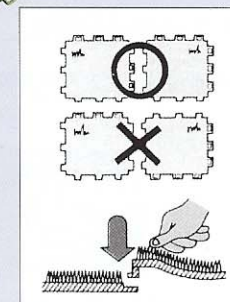

Item No.	Size	Weight	Units to case
116-G2	300×300×20mm	About 270g	70
116-3G	50×300×20mm	—	300
116-4G	50×50×20mm	—	100

- Applications: For verandahs, terraces, sunrooms, porches, yards, and displays etc.
- Material: EVA
- Color: Green
- ※ This joint artificial grass home type was developed for homes and it not intended for use where traffic is heavy.

Flame resistant approval
No. E.O. 830980

Electrostatic proofing applied.
Weatherproofing applied.

■ Joint type

1. The artificial grass can be easily cut with scissors, cutters of knives.
※ When joining, fit the convex and concave parts in a set direction as shown in the drawing.