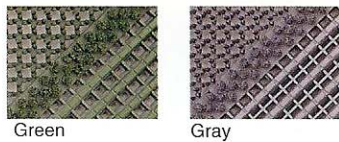

## BRUSH MAT A TYPE

Offers the three functions of gratings, lawns, and brushes.

■ Embodying the three functions of gratings, lawns, and brushes, this mat displays outstanding performance and durability.(Joint type)

Item No.	Size	Weight	Units to case
186-10	150×150×25mm	185g	80
186-11	75×150×25mm	—	—
186-13	75×75×24mm	—	—

● Applications: For department stores, hypermarkets, DIY stores, leisure centers, ski resort lodges, etc.

● Material: Grating part, lawn part, Edge/EVA  
: Brush part/PVC flocking

● Colors: Gray and green

Flame resistant approval  
No. E.O. 920194

Utility model under application

Center edging 186-11      Corner edging 186-13