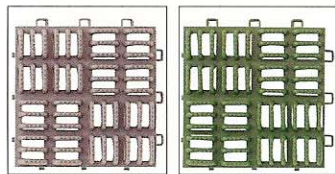

CROSS LINE MAT ACE

Grating mat for wiping off sand, mud, or snow from footwear.

Item No.	Size	Weight	Units to case
210-10	150×150×30mm	115g	120
210-11	75×150×24mm	—	—
210-13	75×75×24mm	—	—

●Applications: Entrances to schools, construction site offices, places where much sand and mud are present

●Colors: Gray and green

●Material: EVA(Joint type)

< Caution on use >

Avoid walking on this product with pointed heels such as high heel shoes.

Gray

Green

Flame resistant approval
No. E.O. 950106