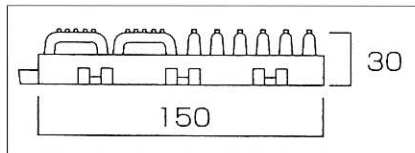

CROSS LINE MAT ACE

Grating mat for wiping off sand, mud, or snow from footwear.

Item No.	Size	Weight	Units to case
210-10	150×150×30mm	115g	120
210-11	75×150×24mm	—	—
210-13	75×75×24mm	—	—

●Applications: Entrances to schools, construction site offices, places where much sand and mud are present

●Colors: Gray and green

●Material: EVA(Joint type)

< Caution on use >

Avoid walking on this product with pointed heels such as high heel shoes.

Gray

Green

Flame resistant approval
No. E.O. 950106